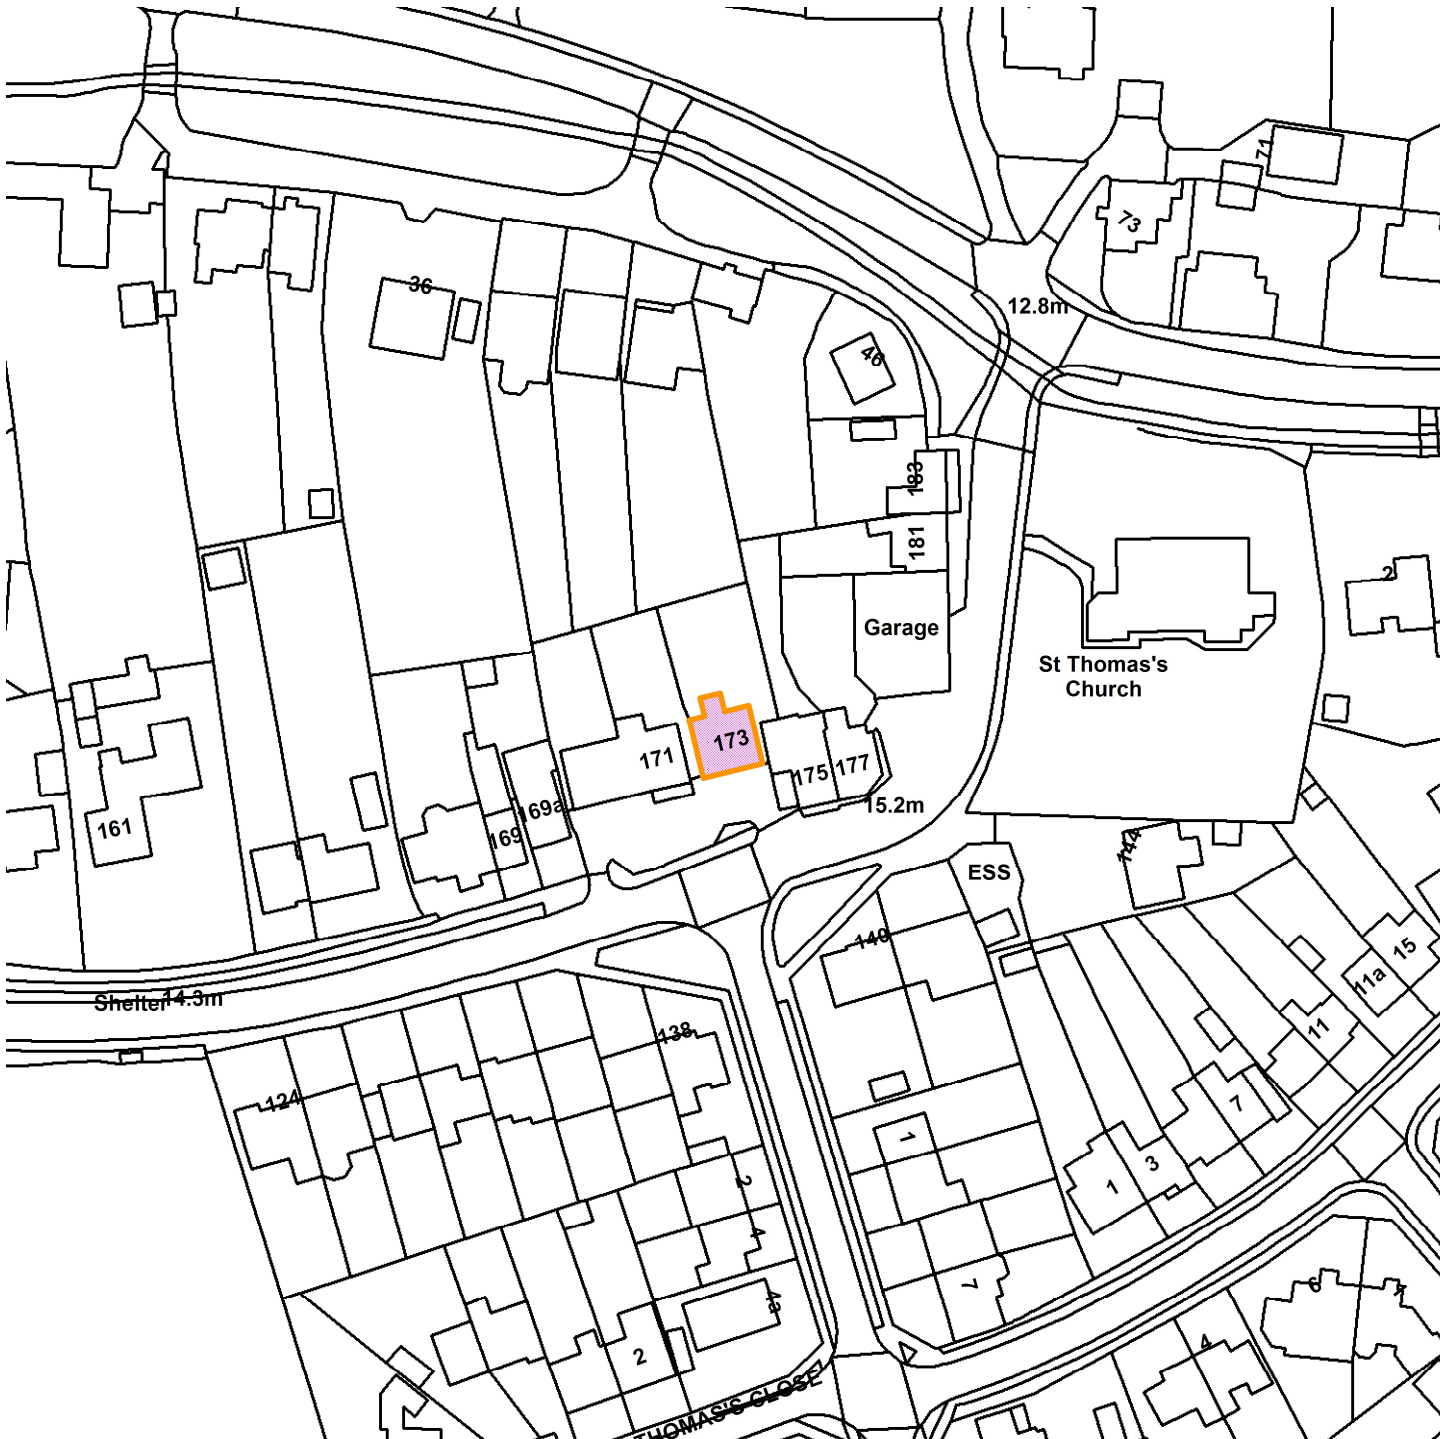

19/02065/FUL

173A Osbaldwick Lane, York

Scale : 1:1100

Reproduced from the Ordnance Survey map with the permission of the Controller of Her Majesty's Stationery Office © Crown Copyright 2000.

Unauthorised reproduction infringes Crown Copyright and may lead to prosecution or civil proceedings.

Organisation	City of York Council
Department	Economy & Place
Comments	Site Location Plan
Date	24 February 2020
SLA Number	